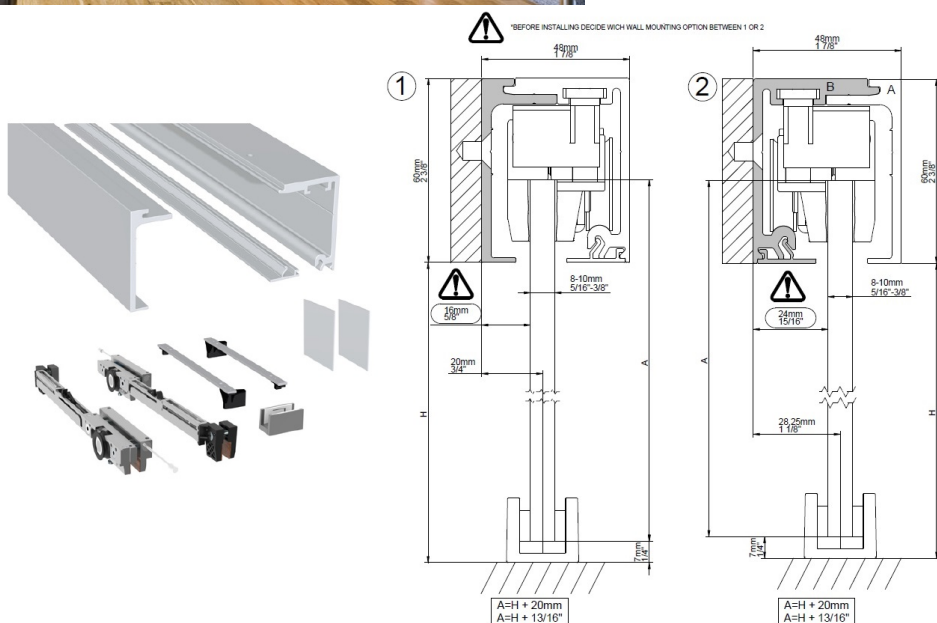

PRODUCT SHEET

Description:

Sliding Door SISO-70CW,3000mm,AL,Ceiling/Wall Mount,W/Soft Close, 8-10mm Glass Thickness, Max 70KG, Double, Soft Brake, Alu Anodized

Item number:

28.29.521-0

Units	Box	Carton	HS Code	Barcode
Set		1	8302415000	
				5704866469395